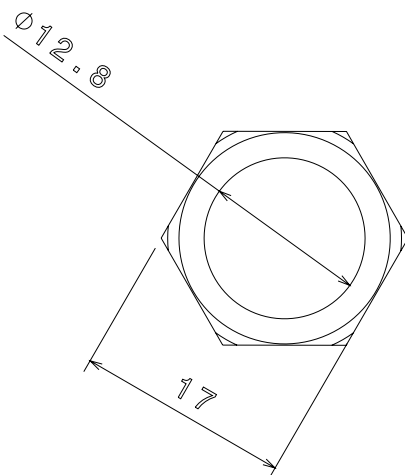

PRODUCT CODE: MBBS16
MALE BRASS BUSH: SHORT

DESCRIPTION

16mm Male Brass Bush: Short

FINISH

Self Colour

MATERIAL

Brass

PACKAGING

Packed in qty 100

ADDITIONAL NOTES

Conforms to BS EN61386-1

Isometric view

Top view

Side view