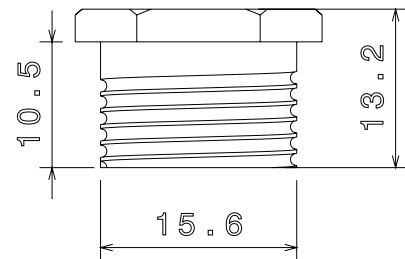

PRODUCT CODE: MBBS16
MALE BRASS BUSH: SHORT

DESCRIPTION

16mm Male Brass Bush: Short

FINISH

Self Colour

MATERIAL

Brass

PACKAGING

Packed in qty 100

ADDITIONAL NOTES

Conforms to BS EN61386-1

Isometric view

Top view

Side view